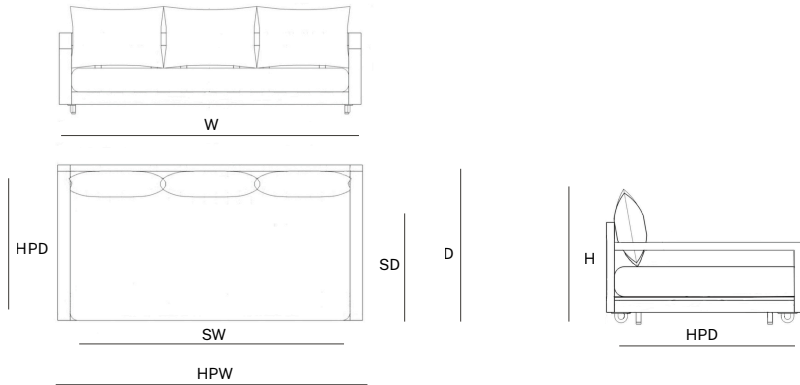

## DIMENSIONS

Depth (D)	39.0 in
Seat depth with back cushion (SDC)	32.0 in
Width (W)	76.5 in
Seat width (SW)	70.0 in
Height (H)	25.0 in

## DIMENSIONS

Depth (D)	39.0 in
Seat depth with back cushion (SDC)	31.0 in
Width (W)	86.5 in
Seat width (SW)	80.0 in
Height (H)	25.0 in

## INSTALLATION HANG POINTS - 4 Point Application

Hang point depth (HPD)	34.0 in
Hang point width (HPW)	90.0 in