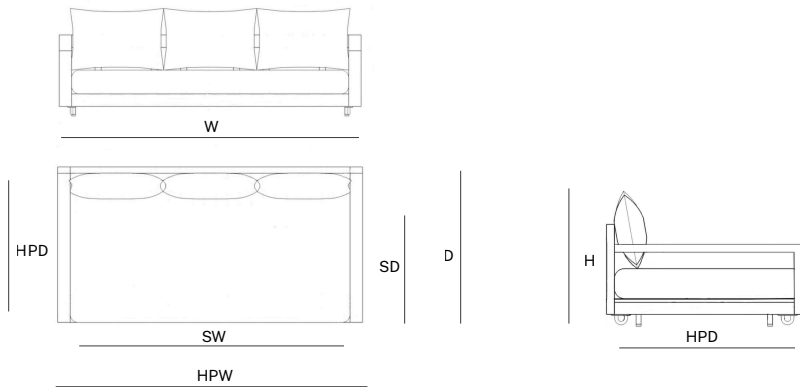

CONROY

76.5" Model | 2 Seat Swing

SKU MODEL
SK76C2

FEATURES

- No assembly required
- 2 strands of 1" synthetic manila rope

UPGRADES

- Furniture cover is available
- Additional rope options available: black and white

TECHNICAL DETAILS

Net weight 145 lbs.

PRODUCT INFO

- Frame available in outdoor powder-coated aluminum finish offering
- Quick dry cushion set is available in Sunbrella fabrics or COM
- COM requirement: 12 yards

DIMENSIONS

Depth (D)	39.0 in
Seat depth with back cushion (SDC)	32.0 in
Width (W)	76.5 in
Seat width (SW)	70.0 in
Height (H)	25.0 in

INSTALLATION HANG POINTS - 4 Point Application

Hang point depth (HPD)	34.0 in
Hang point width (HPW)	80.0 in