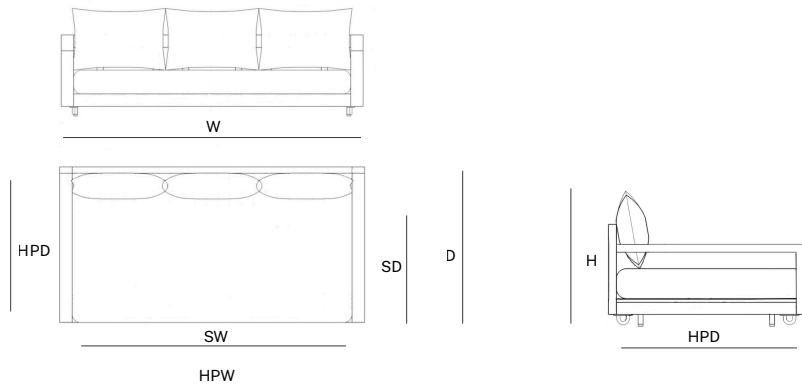

DIMENSIONS

Depth (D)	39.0 in
Seat depth with back cushion (SDC)	32.0 in
Width (W)	76.5 in
Seat width (SW)	70.0 in
Height (H)	25.0 in

INSTALLATION HANG POINTS - 4 Point Application

Hang point depth (HPD)	34.0 in
Hang point width (HPW)	80.0 in

UPGRADES

- Furniture cover is available
- Additional rope options available: black and white

TECHNICAL DETAILS

Net weight 170 lbs.

PRODUCT INFO

- Frame available in outdoor powder-coated aluminum finish offering with premium teak accents
- Quick dry cushion set is available in Sunbrella fabrics or COM
- COM requirement: 13 yards

DIMENSIONS

Depth (D)	39.0 in
Seat depth with back cushion (SDC)	32.0 in
Width (W)	86.5 in
Seat width (SW)	80.0 in
Height (H)	25.0 in

INSTALLATION HANG POINTS - 4 Point Application

Hang point depth (HPD)	34.0 in
Hang point width (HPW)	90.0 in