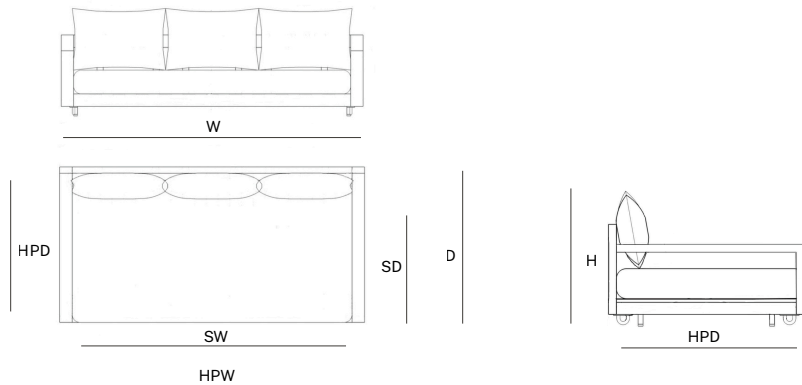

UPGRADES

- Furniture cover is available
- Additional rope options available: black and white

TECHNICAL DETAILS

Net weight 150 lbs.

PRODUCT INFO

- Frame available in outdoor powder-coated aluminum frame finish offering with premium teak accents
- Quick dry cushion set is available in Sunbrella fabrics or COM
- COM requirement: 12 yards

DIMENSIONS

Depth (D)	39.0 in
Seat depth with back cushion (SDC)	32.0 in
Width (W)	76.5 in
Seat width (SW)	70.0 in
Height (H)	25.0 in

INSTALLATION HANG POINTS - 4 Point Application

Hang point depth (HPD)	34.0 in
Hang point width (HPW)	80.0 in

DIMENSIONS

Depth (D)	39.0 in
Seat depth with back cushion (SDC)	32.0 in
Width (W)	86.5 in
Seat width (SW)	80.0 in
Height (H)	25.0 in

INSTALLATION HANG POINTS - 4 Point Application

Hang point depth (HPD)	34.0 in
Hang point width (HPW)	90.0 in